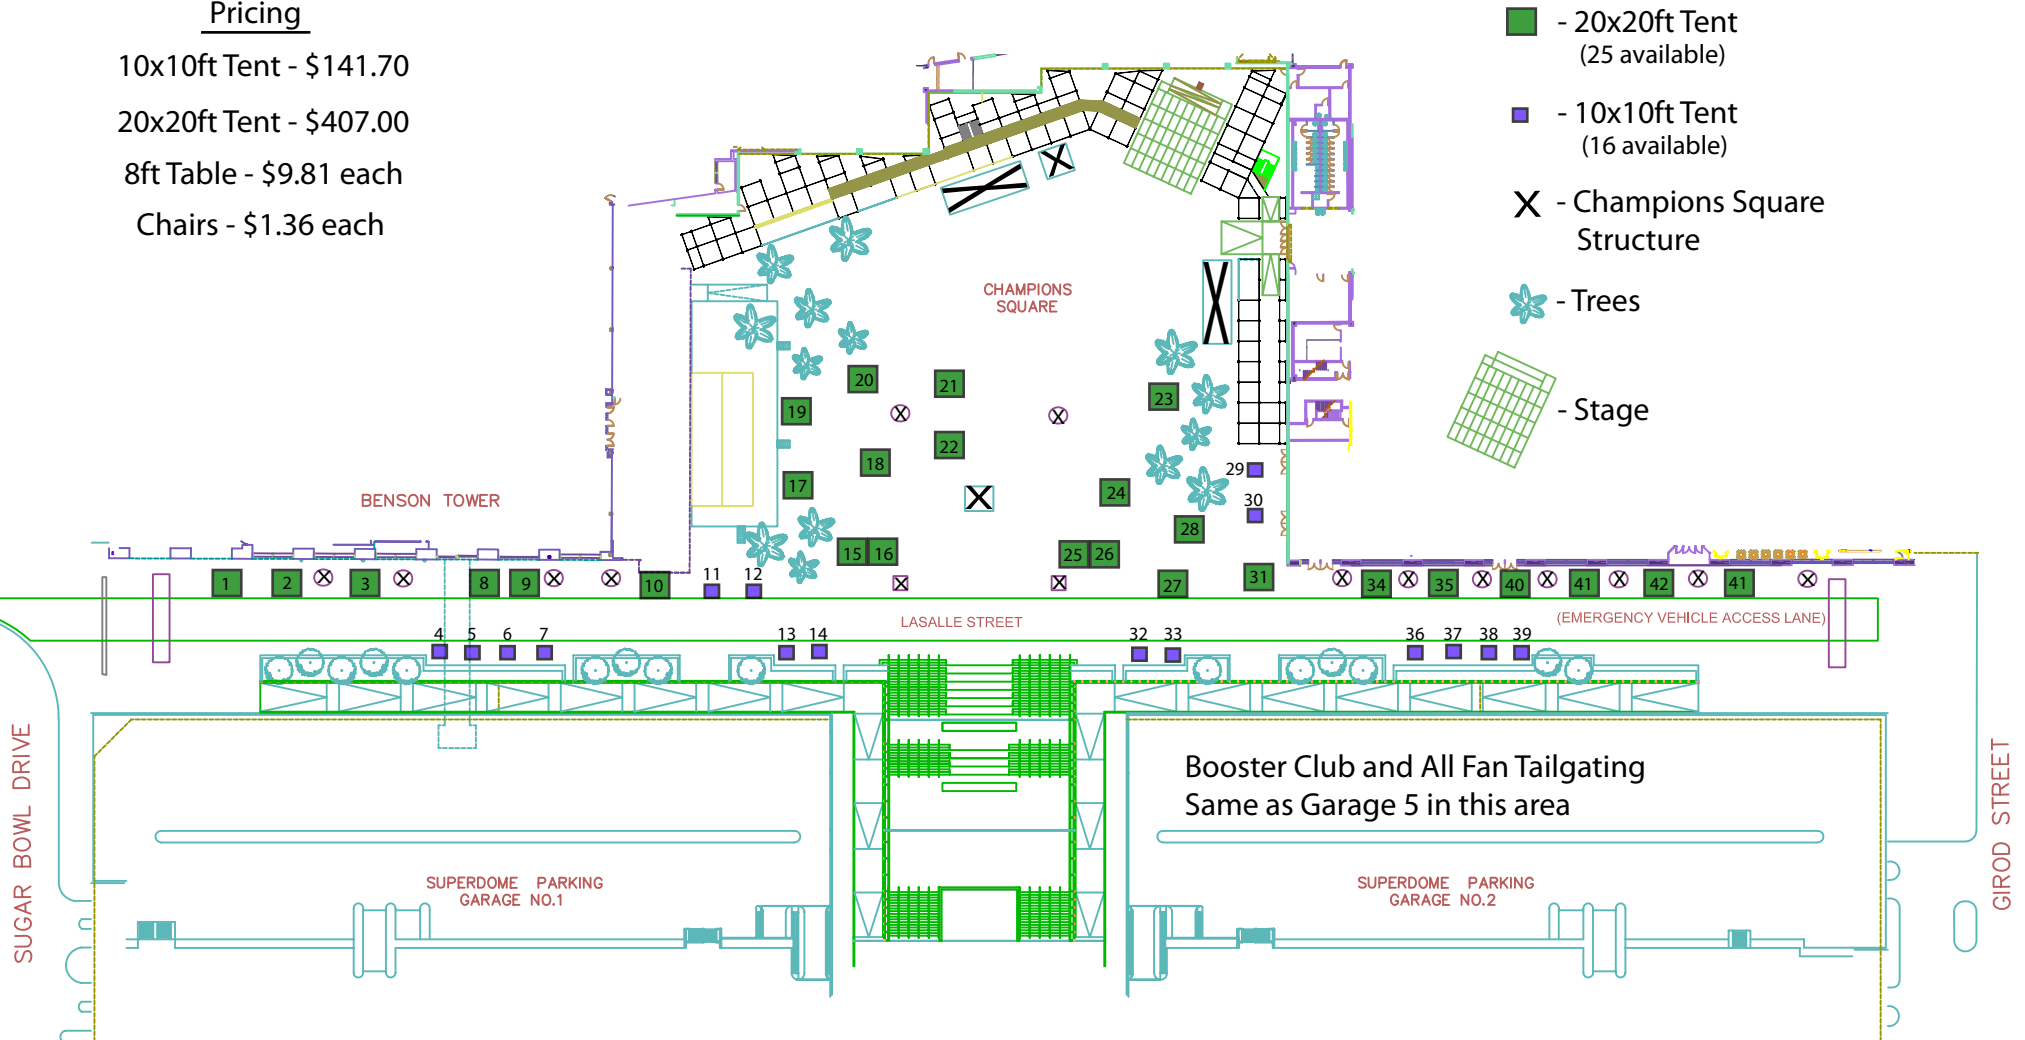

Homecoming Tailgating in Champions Square

Pricing

10x10ft Tent - $141.70

20x20ft Tent - $407.00

8ft Table - $9.81 each

Chairs - $1.36 each

■ - 20x20ft Tent
(25 available)

■ - 10x10ft Tent
(16 available)

⊗ - Champions Square
Structure

🌳 - Trees

▧ - Stage

Deadline for reservations is Wednesday, October 12th at 5:00pm!

Contact Ryan Favret at 504-865-5357 or rfavret@tulane.edu for more information